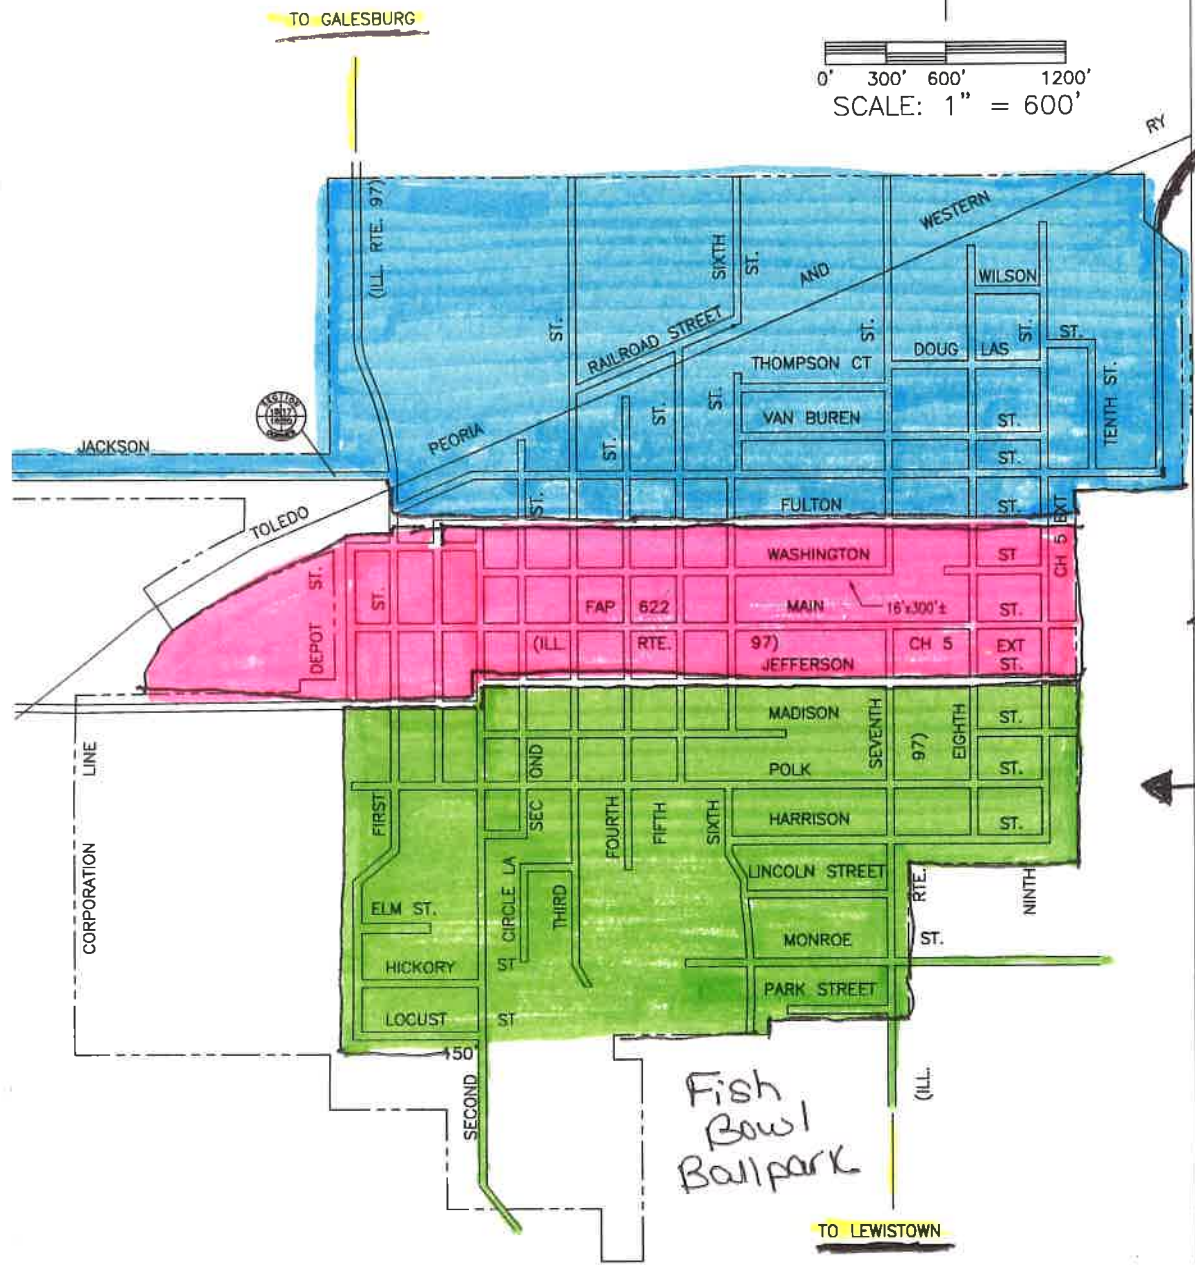

City of Cuba, Illinois

0' 300' 600' 1200'
SCALE: 1" = 600'

TO GALESBURG

To Canton

WARD I (blue)

WARD II (pink)

WARD III (green)

Fish Bowl Ballpark

TO LEWISTOWN